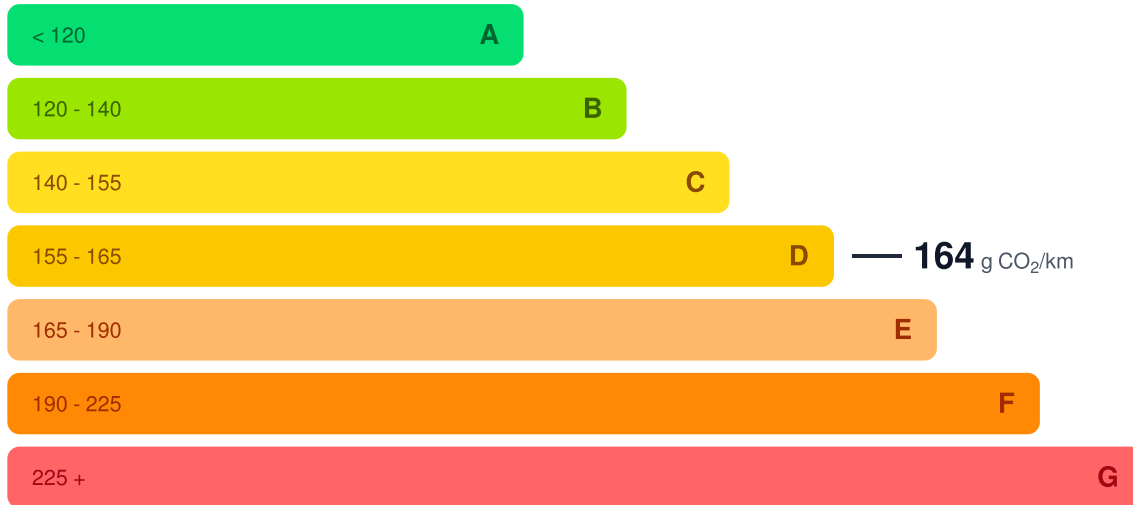

CO2 emissions of your vehicle (calculated in g/km):

Performance

300 hp

POWER / 224 KW

ENGINE
3.0L I6 Turbo
 2998 cc

TRANSMISSION
Automatic

DRIVETRAIN
AWD

Manufacturer Details